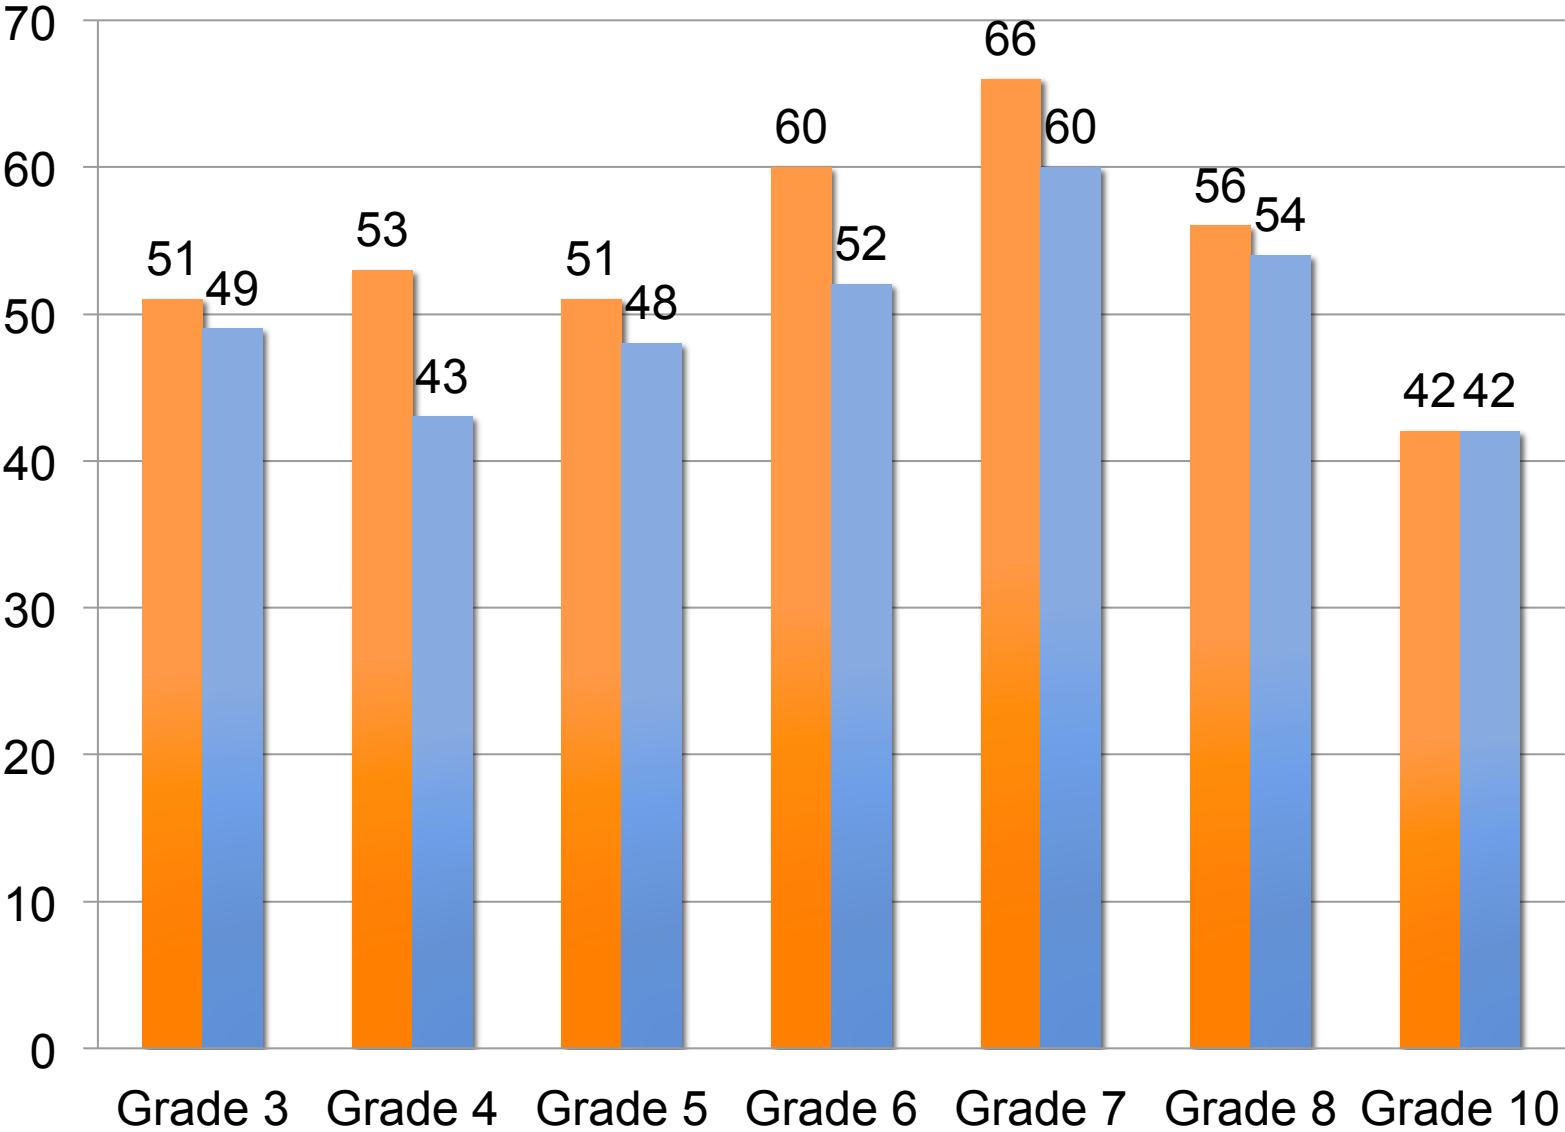

ELA

GRADE	2015	% P & A STATE
3	57	50
4	62	54
5	72	71
6	74	71
7	72	69
8	81	80
10	94	75

MATHEMATICS

GRADE	2015	% P & A STATE
3	66	71
4	46	48
5	61	67
6	58	62
7	59	50
8	73	60
10	87	66

SCIENCE

GRADE	2015	% P & A STATE
5	46	51
8	50	42
HS	75	72

% Proficient, ELA

■ District
■ State