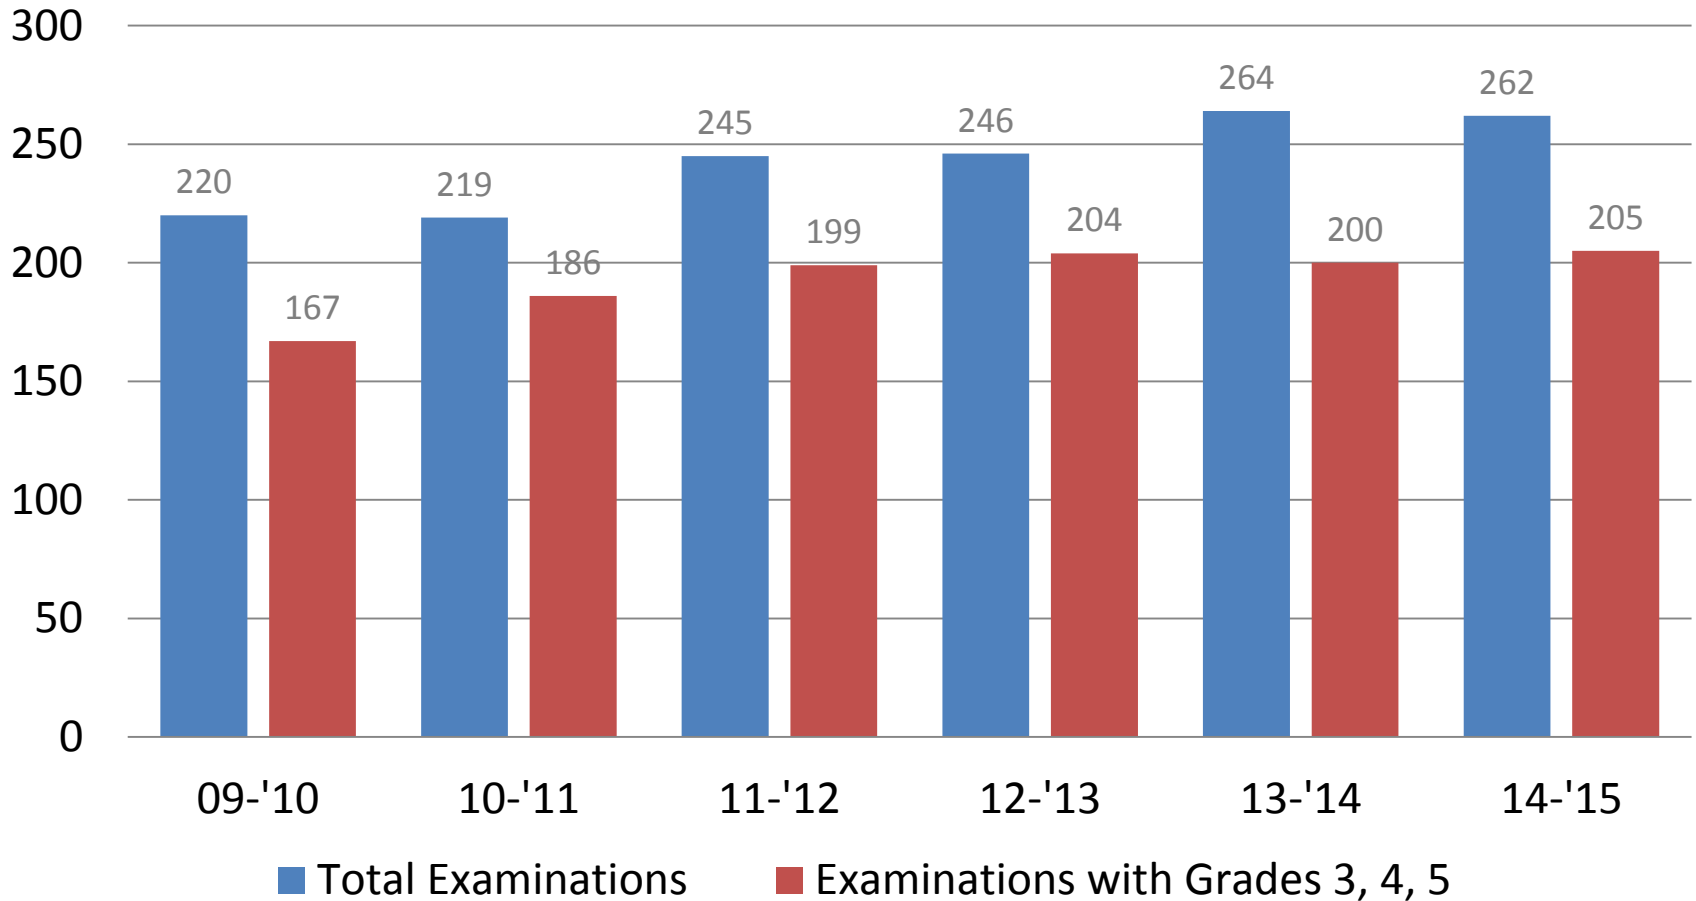

Advanced Placement Exams

Spring 2015 Results

Somerset Berkley

Number of Examinations Taken and Number of Exams with Grades of 3, 4, 5

2015 Statistics

	5	4	3	2	1	Total Exams	Total Students	Avg	% exams 3, 4, 5
2015	41	73	91	51	6	262	165	3.35	78.2%
2014	41	72	87	51	13	264	166	3.29	75.8%

- 79.4% of students earned a score of 3 or better
- 31.7% of the graduating class scored a three or better on an AP exam
 - 22.6% of Seniors
 - 20.5% of Juniors
 - 10.2% of Sophomores

	2014 # Students	2014 SBRHS mean	2015 # students	2015 SBRHS mean	2015 state mean	2015 global mean
Biology	6	2.83	6	4.00	3.12	2.91
Calculus AB	12	4.42	15	3.80	3.14	2.86
Chemistry	10	2.20	7	2.71	3.05	2.66
English Language and Comp	52	2.94	49	2.96	3.16	2.79
English Literature and Comp	21	3.52	20	3.20	3.15	2.78
European History	18	2.78	16	3.19	2.99	2.75
Microeconomics*	0	0	1	4.00	3.16	3.15
Music Theory	0	0	4	3.25	3.50	3.02
Physics 1*	0	0	1	2.00	2.40	2.32
Physics C Mechanics	17	3.71	6	3.67	3.71	3.55
Psychology	56	3.25	49	3.55	3.34	3.12
Statistics	20	3.60	14	3.57	2.93	2.80
Studio Art: Drawing	0	0	1	5.00	3.38	3.28
Studio Art: 2D Design	3	4.67	5	4.40	3.44	3.37
Studio Art: 3D Design	4	3.50	2	3.50	3.30	3.17
US Gov't and Politics*	1	5.00	1	5.00	2.80	2.54
US History	33	3.36	38	3.21	3.24	2.64
World History	11	3.55	27	3.41	3.34	2.61