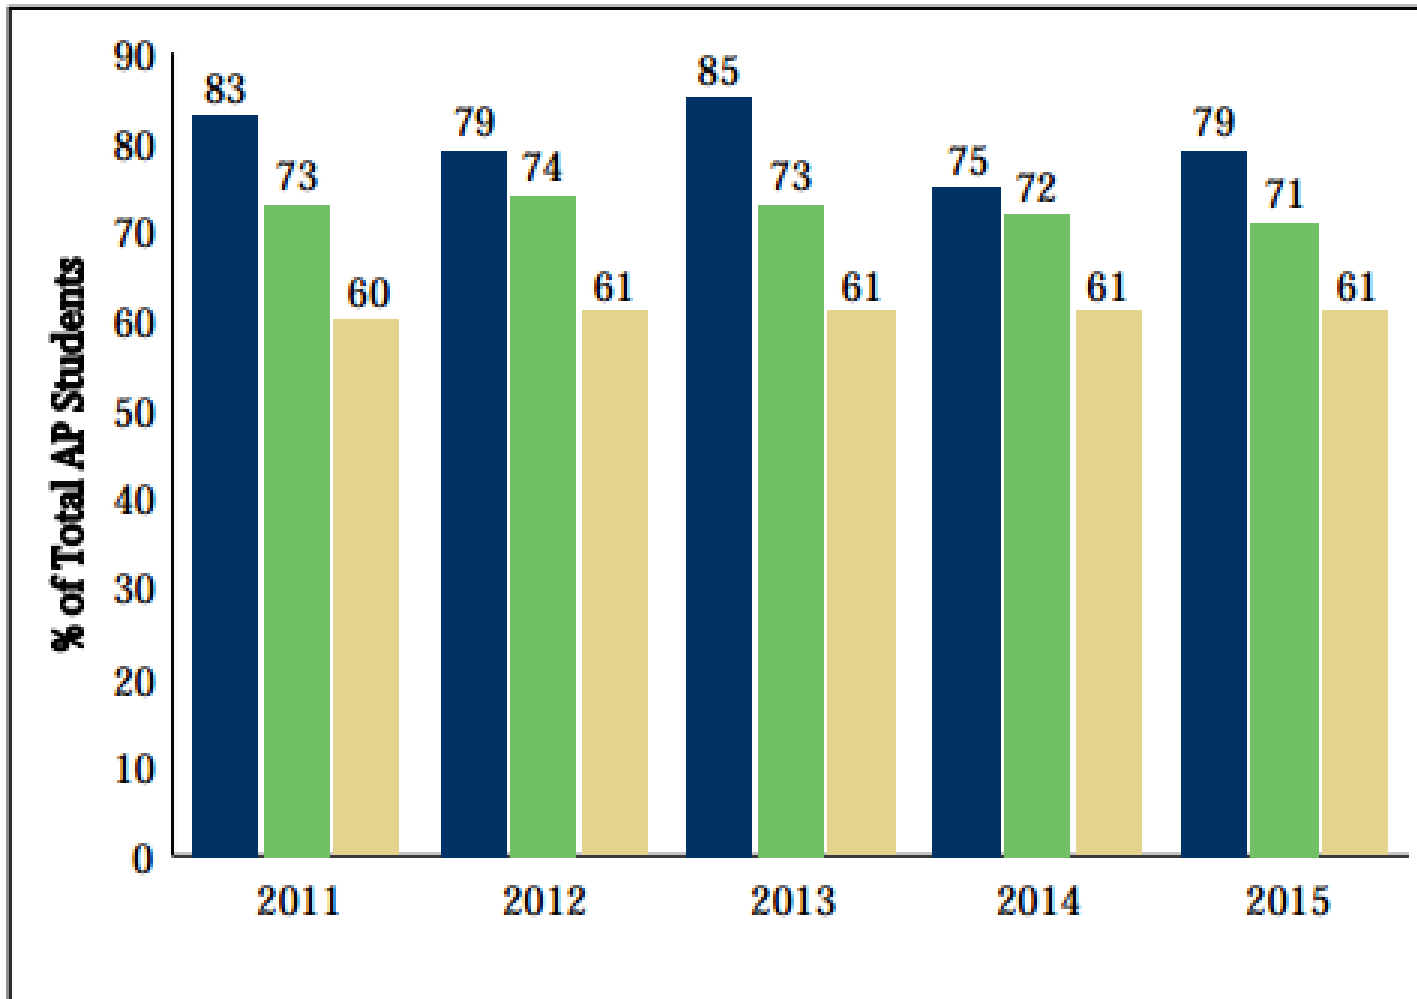

% of Total AP Students with Scores 3+

■ Somerset-Berkley Regional High School (221935) ■ Massachusetts ■ Global